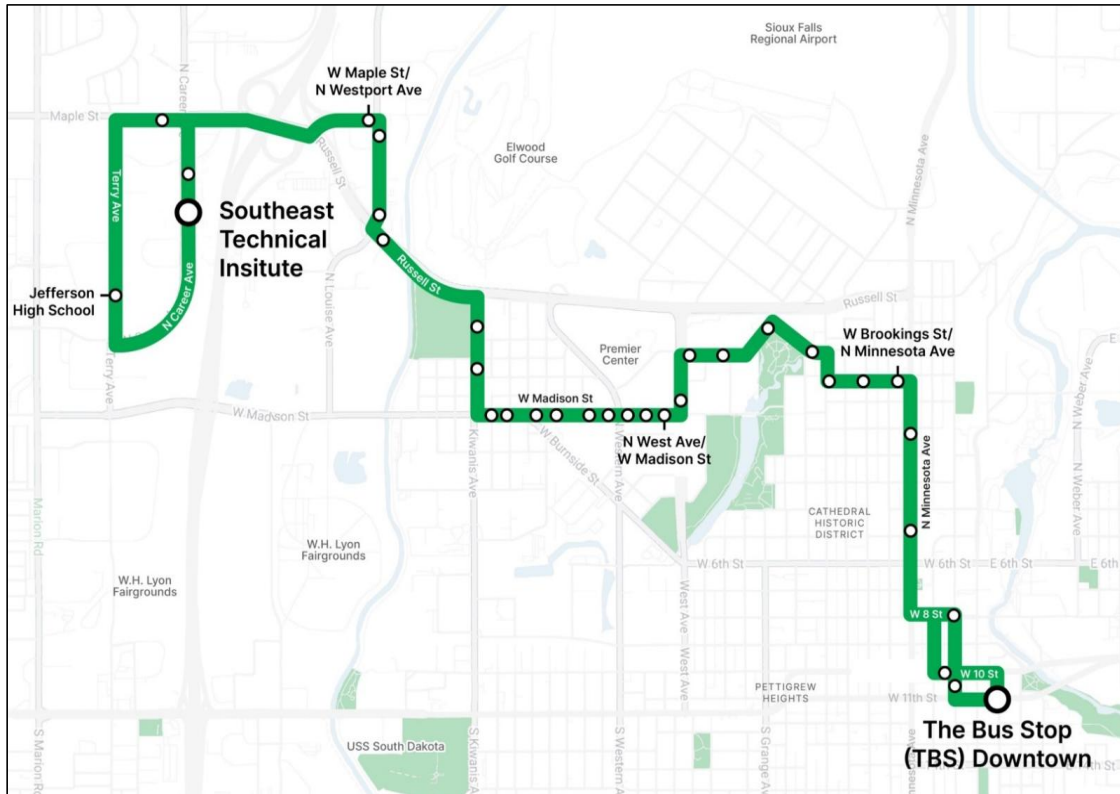

Stops

Outbound: To Southeast Tech

Inbound: To Downtown Depot

Stop Code	Address
TBS	The Bus Stop - SAM's downtown terminal
GR-2*	10th/Dakota NE (mid-block)
GR-3	8th/Dakota NW
GR-4	Minnesota/4th SE (STOP MOVED)
GR-5	Minnesota/1st SE
GR-6	Brookings/ Minnesota NW
GR-7	Brookings/ Prairie NE
GR-8	Bailey NE (Veterans Park)
GR-9	Bailey/West Ave NE
GR-10	Madison/ West NW (Canaries Stadium)
GR-12	Madison/Western NE
GR-13	Madison/Lyndale NE
GR-14	Madison/Lincoln NE (mid-block, shelter)
GR-15	Madison/Kiwanis NE
GR-16	Kiwanis/Bailey SE
GR-17	Kiwanis/Russel SE (mid-block)
GR-18	Russell/Westport NE
GR-19	Maple/ Westport NW (Ramkota)
GR-20	Maple/Career NW
GR-21	Terry/ Career (Jefferson HS)
GR-22	Career Ave mid-block (Southeast Technical Institute)

Stop Code	Address
GR-22	Career Ave mid-block (Southeast Technical Institute)
GR-23	Career/ Lackey Pl SE
GR-24	Westport/Maple SW
GR-25	Russell/ Louise SW (Shelter)
GR-26	Kiwanis/Brookings NW
GR-27	Madison/Garfield SW
GR-28	Madison/Holly SW
GR-29	Madison/Western SW (McCart Park)
GR-30	Madison mid-block south (Canaries Stadium)
GR-31	Bailey /Lake SE (mid-block, shelter)
GR-32	Bailey SE (Veterens Park)
GR-33	Bailey/Walts SW
GR-34	Brookings/Duluth SW
GR-35	Brookings/Minnesota SW
GR-36	Minnesota/2nd NW
GR-37	Minnesota/5th NW
GR-38	8th/Main SW
TBS	The Bus Stop - SAM's downtown terminal

*Multiple route stops

One app. All your transit options.

Download the SAM Transit app now.