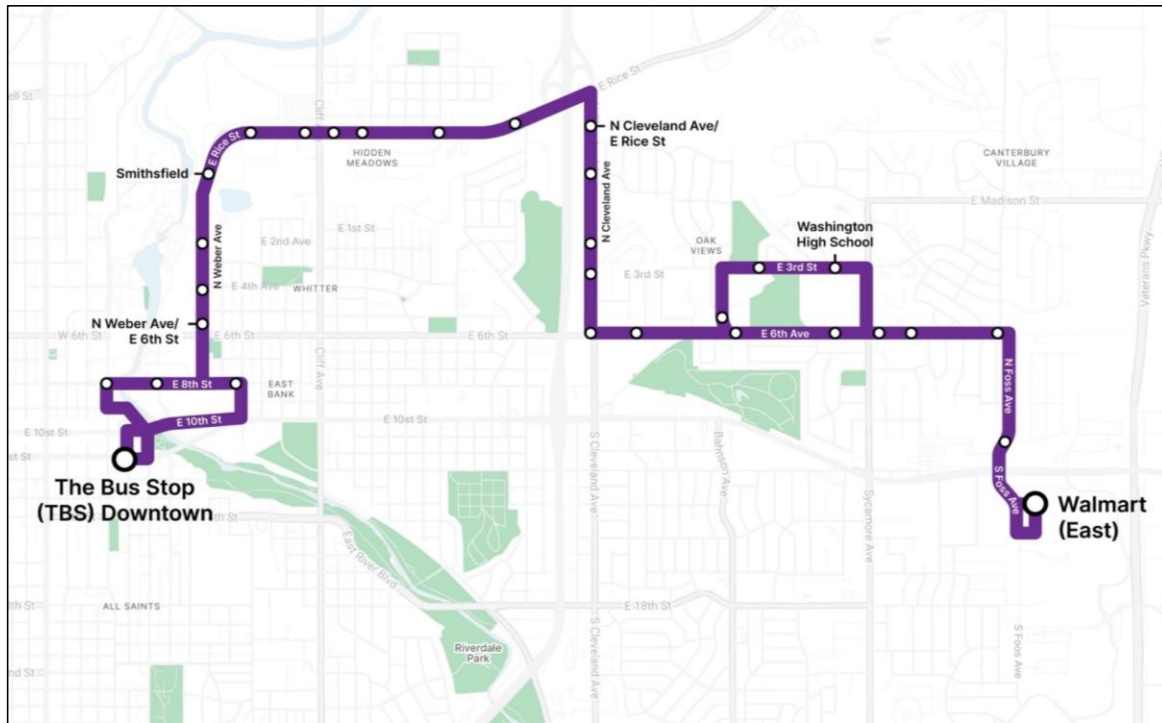

### Monday - Friday Schedule (No Saturday Service)

	PR-4	PR-12	PR-19	PR-23	PR-26	PR-32	PR-35	
Depart Downtown Depot	Weber/6th NE (Midwest Welding)	Cleveland & Rice (1 block south)	3rd/Sycamore SW (Behind WHS)	Walmart East	6th/ Washington HS Mid-block	Rice/ Wayland NE	Weber/6th NW (SAM offices)	Arrive Downtown Depot
6:00 AM	6:05	6:10	6:20	6:28	6:34	6:44	6:49	6:53
7:00 AM	7:05	7:10	7:20	7:28	7:34	7:44	7:49	7:53
8:00 AM	8:05	8:10	8:20	8:28	8:34	8:44	8:49	8:53
9:00 AM	9:05	9:10	9:20	9:28	9:34	9:44	9:49	9:53
10:00 AM	10:05	10:10	10:20	10:28	10:34	10:44	10:49	10:53
11:00 AM	11:05	11:10	11:20	11:28	11:34	11:44	11:49	11:53
12:00 PM	12:05	12:10	12:20	12:28	12:34	12:44	12:49	12:53
1:00 PM	1:05	1:10	1:20	1:28	1:34	1:44	1:49	1:53
2:00 PM	2:05	2:10	2:20	2:28	2:34	2:44	2:49	2:53
3:00 PM	3:05	3:10	3:20	3:28	3:34	3:44	3:49	3:53
4:00 PM	4:05	4:10	4:20	4:28	4:34	4:44	4:49	4:53
5:00 PM	5:05	5:10	5:20	5:28	5:34	5:44	5:49	5:53
6:00 PM	6:05	6:10	6:20	6:28	6:34	6:44	6:49	6:53
7:00 PM	7:05	7:10	7:20	7:28	7:34	7:44	7:49	7:53

**Stops**

**Outbound: To Walmart (East)**

**Inbound: To Downtown Depot**

Stop Code	Address
<b>TBS</b>	<b>The Bus Stop - SAM's downtown terminal</b>
PR-2	Phillips/8th SE corner
PR-3	8th/Railroad S (mid-block)
<b>PR-4</b>	<b>Weber/6th NE</b>
PR-5	Weber/4th SE
PR-6	Weber/ Falls Park Entrance E
PR-7	Weber E (Smithfield, Shelter)
PR-8	Rice/Cliff SW
PR-9	Rice/Wayland SW
PR-10	Rice/Jessica SW
PR-11	Rice/Lowell SW
<b>PR-12</b>	<b>Cleveland/Rice SW (mid-block)</b>
PR-13	Cleveland/ Turning Leaf Apts W (Shelter)
PR-14	Cleveland/Bunker PI SW
PR-15	Cleveland at Springbrook Estates W
PR-16	6th/Shephard SW (Shelter, Bench)
PR-17	Bahnson/6th NE (mid-block)
PR-18	3rd/Montgomery SW
<b>PR-19</b>	<b>3rd/ Sycamore SW (Washington HS)</b>
PR-20	6th/Sycamore SE (mid-block, Shelter)
PR-21	6th/Dewberry SW
PR-22	Foss/Ryan PI SW
<b>PR-23*</b>	<b>Walmart (West Side of Bldg, Shelter)</b>